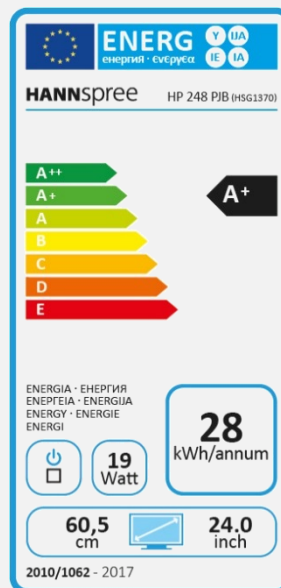

HP 248 PJB (RTW - ETW)
 23.8" / 60,45cm Diagonal
 LED Backlight – Format 16:9

- 23.8" 16:9 LED Backlight Monitor
- 1920 x 1080 Resolution Full HD 1080P
- 178° / 178° Ultra Wide Viewing Angle
- Triple Input: DP + HDMI + VGA
- Built-In Stereo Speakers
- Super Slim Design and Thin Bezel
- Tilt and Wall-Mountable (VESA)
- Multi-Functional Height Adjustable Stand
- Pivot Function (90° Rotation) and Swivel
- Low Power Consumption & Multi-Video Modes
- Flicker Free

Display Size	60,45cm / 23.8" Diagonal
Panel Type	TFT – LED Backlight ADS-IPS-Type Panel (*)
Aspect Ratio	16:9
Resolution (H x V)	1920 x 1080 Full HD
Brightness	250cd/m ²
Contrast (Typ.)	1.000:1 (Typical)
Contrast (Active)	80.000.000:1 (Active)
Viewing Angle L/R; U/D	178° H – 178° V (CR >10)
Response Time	5 msec
Pixel Pitch	0,274 (H) x 0,274 (V) mm
Panel Surface	Anti-Glare
Display Colors	16.7M Colors
Horizontal Frequency	30 ~ 83 kHz
Vertical Frequency	56 ~ 75 Hz
Max Display Frequency	1920 x 1080 @ 60Hz
Input 1	D-Sub (VGA)
Input 2	HDMI
Input 3	Display Port
Buil-in Speakers	Yes, 2W x 2; Earphone Jack
Power Consumption	On: 16.9W; Stand-by: 0,35W; Off: 0,23W (TEC Total Energy Consumption. Related to EPA 7.1)
AC Power Range	AC 100 ~ 240 Volt; 50 ~ 60 Hz
Product Dimensions	527.5 ~ 407.5 x 200 x 540 mm (W x D x H)
Packing Dimensions	635 x 165 x 402 mm (W x D x H)
Net / Gross Weight	5.0 Kgs / 6.1 Kgs
Bezel & Color Plan	Bezel / Arm / Base / Rear Cover: Black texture Base: Plastic / Metal

Supplier's Name	HANNspree
Model Name	HP248PJB
Energy Efficiency Class	A+
Screen Size (Centimetres)	60,45
Screen Size (Inches)	23,80
On mode power Consumption (W)	19
Annual Energy Consumption* (kWh)	28
Standby-mode Power Consumption (W)	0,35
Off-mode Power Consumption (W)	0,23
Screen Resolution	1920 x 1080