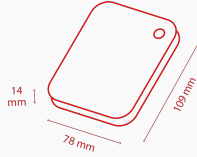

Portable

Canvio Basics 2022

Storage Made Simple.

4 2 1
TB TB TB

Color ●

- ? 2.5" external hard drive
- ? Matt finish
- ? SuperSpeed USB 3.2 Gen 1
- ? USB-powered

Quickly transfer files with SuperSpeed USB 3.2 Gen 1 and store up to 4 TB of data on Canvio Basics external hard drives. These devices are ready to use with Microsoft Windows and require no software installation, so it couldn't be easier to start storing all of your favourite files. Whether at your desk, or on the go, its timeless design with the matt finish means it'll always look good. What's more, the hard drive also allows you to connect to older hardware, with USB 2.0 compatibility.

Manual

[Canvio-Basics_UM_221024.pdf](#) ?

Tools

[ToshibaStorageDiagnosticTool_1.30.8920.zip](#) ?

Product Specifications

Basic Specifications	
Interface	USB 3.2 Gen 1 (USB 2.0 compatible)
Max. transfer rate	~ 5.0 Gbit/s
File system	NTFS (MS Windows) Requires reformatting for Mac OS
Power	USB bus power (max. 900mA)
System requirements	Formatted NTFS for Microsoft® Windows® 11, Windows® 10, Windows® 8.1 One free port of USB 3.2 Gen 1 or USB 2.0 Requires reformatting for macOS v13.0 /v12.6.1 / v11.7.1 / v10.15 / v10.14 / v10.13

Box Content	
Box Content	Canvio Basics USB 3.2 Gen 1 cable (Type A to Micro-B) User's manual (pre-installed on the hard drive)
Physical	
Weight (approx.)	1 TB, 2 TB: 149 g 4 TB: 217,5 g
Dimensions	1 TB, 2 TB: 78 x 109 x 14 mm 4 TB: 78 x 109 x 19,5 mm
Enclosure	Matt

Product Range

Part number	Capacity	Color
HDTB540EK3CA	4 TB	Black
HDTB520EK3AA	2 TB	Black
HDTB510EK3AA	1 TB	Black

Logistical Information:

Box dimensions	111 x 38 x 141 mm
Box weight (gross)	1 TB, 2 TB: 250 g 4 TB: 304 g
Master carton dimensions	123 x 205 x 165 mm
Master carton weight (gross)	1 TB, 2 TB: 1.36 kg 4 TB: 1.67 kg
Boxes per master carton	5
Pallet dimensions	1150 x 1150 x 130 mm
Pallet weight (net)	27 kg
Units per pallet	1350