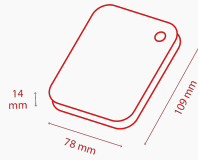

Portable

Canvio Basics

Storage Made Simple.

4 2 1
TB TB TB

Color ●

- ? 2.5" external hard drive
- ? Matt finish
- ? SuperSpeed USB 3.2 Gen 1
- ? USB-powered

EMEA Region, Toshiba Storage Solutions – Quickly transfer files with SuperSpeed USB 3.2 Gen 1 and store up to 4 TB of data on Canvio Basics external hard drives. These devices are ready to use with Microsoft Windows and require no software installation, so it couldn't be easier to start storing all of your favourite files. Whether at your desk, or on the go, its timeless design with the matt finish means it'll always look good. What's more, the hard drive also allows you to connect to older hardware, with USB 2.0 compatibility.

Manual

[Canvio-Basics_UM.pdf](#) ?

Tools

[ToshibaStorageDiagnosticTool_1.30.8920.zip](#) ?

Product Specifications

Basic Specifications

Interface	USB 3.2 Gen 1 (USB 2.0 compatible)
Max. transfer rate	~ 5.0 Gbit/s
File system	NTFS (MS Windows) Requires reformatting for Mac OS
Power	USB bus power (max. 900mA)
System requirements	Formatted NTFS for Microsoft® Windows® 11, Windows® 10, Windows® 8.1 One free port of USB 3.2 Gen 1 or USB 2.0 Requires reformatting for macOS v12.0.1 / v11.5.2 / v10.15 / v10.14 / v10.13 / v10.12

Box Content

Box Content	Canvio Basics USB 3.2 Gen 1 cable (Type A to Micro-B) User's manual (pre-installed on the hard drive)
--------------------	---

Physical

Weight (approx.)	500 GB: 140 g 1 TB, 2 TB: 149 g 4 TB: 217,5 g
Dimensions	500 GB, 1 TB, 2 TB: 78 x 109 x 14 mm 4 TB: 78 x 109 x 19,5 mm
Enclosure	Matt

Product Range

Part number	Capacity	Color
HDTB440EK3CA	4 TB	Black
HDTB420EK3AA	2 TB	Black
HDTB410EK3AA	1 TB	Black

Logistical Information:

Box dimensions	111 x 38 x 141 mm
Box weight (gross)	500GB, 1TB, 2TB: 246g 4TB: 307g
Master carton dimensions	123 x 205 x 165 mm
Master carton weight (gross)	500GB, 1TB, 2TB: 1.36 kg 4TB: 1.67 kg
Boxes per master carton	5
Pallet dimensions	1150 x 1150 x 130 mm
Pallet weight (net)	22 kg
Units per pallet	1350